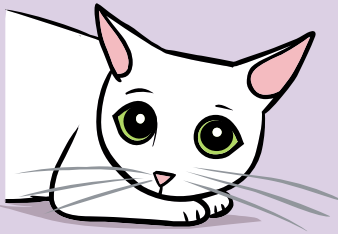

Body Language of Feline Anxiety

Slight crouching

Major crouching

More Subtle Signs of Fear & Anxiety

Dilated Eyes

**Ears Turned Back,
Furrowed Brow**

**Staring,
Focused on Object**

**Hiding,
Looks Half Asleep**

**Laying on Side,
Tail Flicking**

**Hair Raised, Staring,
Ears Turned Back**

**Walking with Flat Back,
Tail Down, Head Down**

Ready to Jump Off Perch

**Suddenly Grooming,
Excessive Grooming**

drsophiayin.com