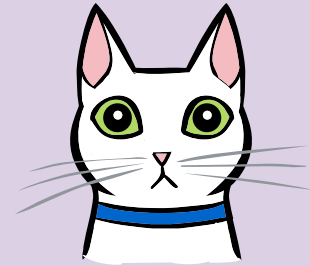

Body Language of Feline Anxiety

Slight crouching

Major crouching

More Subtle Signs of Fear & Anxiety

Dilated Eyes

**Ears Turned Back,
Furrowed Brow**

**Staring,
Focused on Object**

**Hiding,
Looks Half Asleep**

**Laying on Side,
Tail Flicking**

**Hair Raised, Staring,
Ears Turned Back**

**Walking with Flat Back,
Tail Down, Head Down**

Ready to Jump Off Perch

**Suddenly Grooming,
Excessive Grooming**

drsophiayin.com