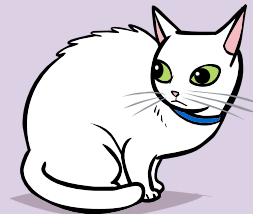

Body Language of Feline Anxiety

Slight crouching

Major crouching

More Subtle Signs of Fear & Anxiety

Dilated Eyes

**Ears Turned Back,
Furrowed Brow**

**Staring,
Focused on Object**

**Hiding,
Looks Half Asleep**

**Laying on Side,
Tail Flicking**

**Hair Raised, Staring,
Ears Turned Back**

**Walking with Flat Back,
Tail Down, Head Down**

Ready to Jump Off Perch

**Suddenly Grooming,
Excessive Grooming**

drsophiayin.com