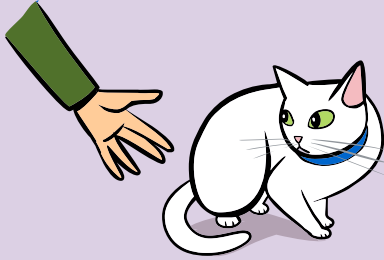

Body Language of Feline Anxiety

Slight crouching

Major crouching

More Subtle Signs of Fear & Anxiety

Dilated Eyes

**Ears Turned Back,
Furrowed Brow**

**Staring,
Focused on Object**

**Hiding,
Looks Half Asleep**

**Laying on Side,
Tail Flicking**

**Hair Raised, Staring,
Ears Turned Back**

**Walking with Flat Back,
Tail Down, Head Down**

Ready to Jump Off Perch

**Suddenly Grooming,
Excessive Grooming**

drsophiayin.com