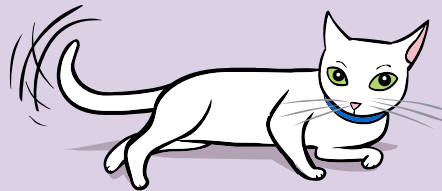

Body Language of Feline Anxiety

Slight crouching

Major crouching

More Subtle Signs of Fear & Anxiety

Dilated Eyes

**Ears Turned Back,
Furrowed Brow**

**Staring,
Focused on Object**

**Hiding,
Looks Half Asleep**

**Laying on Side,
Tail Flicking**

**Hair Raised, Staring,
Ears Turned Back**

**Walking with Flat Back,
Tail Down, Head Down**

Ready to Jump Off Perch

**Suddenly Grooming,
Excessive Grooming**

drsophiayin.com