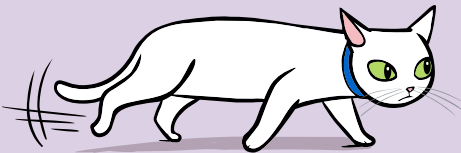

Body Language of Feline Anxiety

Slight crouching

Major crouching

More Subtle Signs of Fear & Anxiety

Dilated Eyes

**Ears Turned Back,
Furrowed Brow**

**Staring,
Focused on Object**

**Hiding,
Looks Half Asleep**

**Laying on Side,
Tail Flicking**

**Hair Raised, Staring,
Ears Turned Back**

**Walking with Flat Back,
Tail Down, Head Down**

Ready to Jump Off Perch

**Suddenly Grooming,
Excessive Grooming**

drsophiayin.com