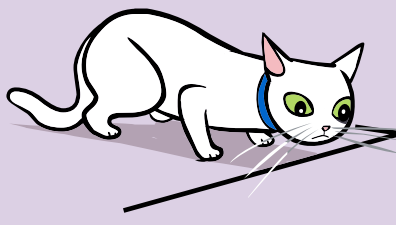

Body Language of Feline Anxiety

Slight crouching

Major crouching

More Subtle Signs of Fear & Anxiety

Dilated Eyes

**Ears Turned Back,
Furrowed Brow**

**Staring,
Focused on Object**

**Hiding,
Looks Half Asleep**

**Laying on Side,
Tail Flicking**

**Hair Raised, Staring,
Ears Turned Back**

**Walking with Flat Back,
Tail Down, Head Down**

Ready to Jump Off Perch

**Suddenly Grooming,
Excessive Grooming**

drsophiayin.com